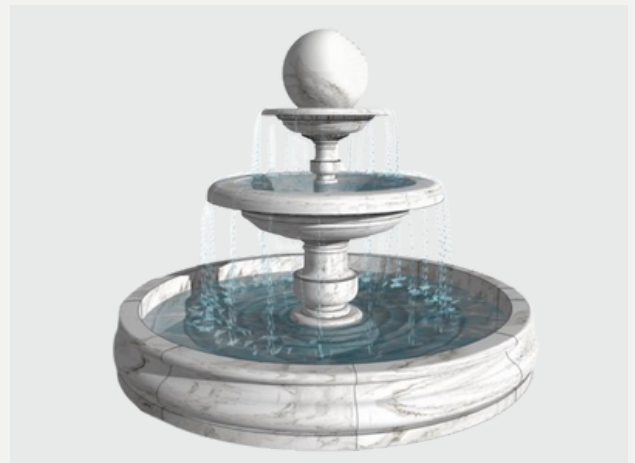

## STATUE-LIKE BEAUTY

Custom sizes available. Marble color options are available upon request.

**#11**

## LUXURIOUS WATER STATUE

Custom sizes available. Marble color options are available upon request.

**#12**